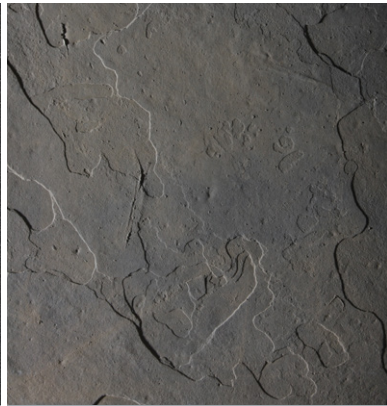

PERFECTSTONE GREY - G

TABLE MOUNTAIN - G

CHARCOAL - G

GRANITE - G

CARBON - G

- CUSTOM MADE COLOURS CAN BE MADE ON SPECIAL REQUEST.
- WHITE CEMENT COLOURS AVAILABLE WHEN IN STOCK. PLEASE ORDER WELL IN ADVANCE.
- WHITE CEMENT COLOURS ARE NOT MANUFACTURED IN COBBLES, KLOMPIE PAVERS AND SOME LANDSCAPE PRODUCTS.
- THE CARBON COLOUR CARRIES A 10% SURCHARGE.

**STANDARD COLOURS** W = WHITE CEMENT G = GREY CEMENT

SUMMERSTONE - G

MELLOW BLUFF - G

SANDSTONE - G

QUARRYSTONE - G

ROBBEN ISLAND - G

RUSTIC BLUFF - G

**TEXTURES**

DEVON TEXTURE\*

RAVINE TEXTURE

KENT TEXTURE

JURA TEXTURE

\*AVAILABLE FOR TILES, PAVERS & CAPPING ONLY.